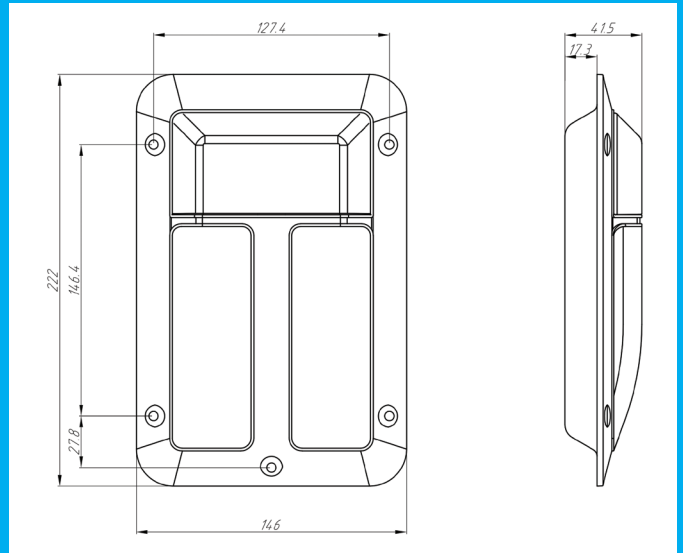

SPECIFICATIONS

- > Voltage: 12V
- > White Power Draw: 2W
- > Blue Power Draw: 0.8W
- > Light Operation: White – Blue – Off
- > IP Rating: IP65
- > 1 year Warranty
- > Cut out required: 113mm x 188mm
- > Overall dimensions: 146mm x 222mm