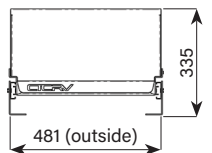

Volume:

37 litres of storage without sides;
105 litres with sides.

Weight:

Slide: 12.63 kg
Sides: 4.19 kg

Side Extension kit internal width and storage capacity larger than the opposition

Top View

250-07400 - Side View

250-07402 - Side View Side Kit

CTC RV[®]

COAST TO COAST

www.coastrv.com.au | www.coastrv.co.nz

NSW: salesnsw@coastrv.com.au

WA: saleswa@coastrv.com.au

QLD: salesqld@coastrv.com.au

VIC: salesvic@coastrv.com.au