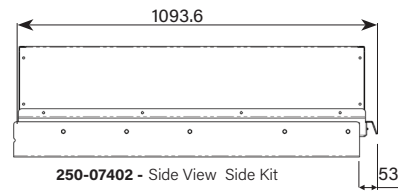

Volume:

37 litres of storage without sides;
105 litres with sides.

Weight:

Slide: 12.63 kg
Sides: 4.19 kg

Side Extension kit internal width and storage capacity larger than the opposition

Top View

250-07400 - Side View