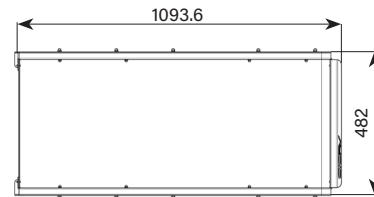

Powder-Coated Finish:

Interpon Textura Black coating for enhanced durability and a sleek look.

Ergonomic Design:

Features a simple pull mechanism for convenient operation.

Heavy-Duty Capacity:

Supports up to 125KG, suitable for a variety of items and equipment.

Volume:

37 litres of storage without sides;
105 litres with sides.

Weight:

Slide: 12.63 kg
Sides: 4.19 kg

Side Extension kit internal width and storage capacity larger than the opposition

Top View

250-07400 - Side View