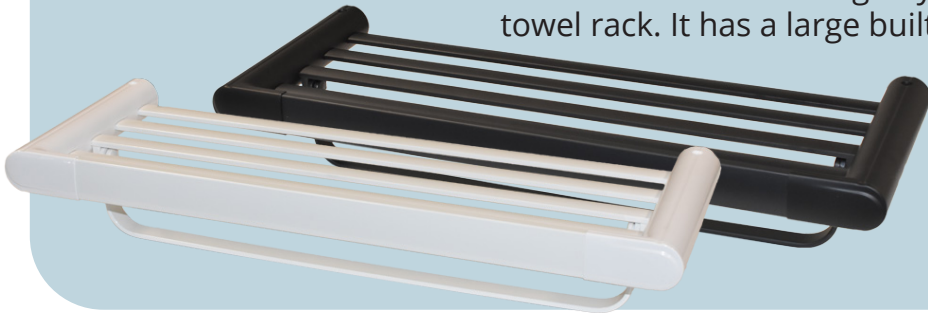

Coast to Coast
CARAVAN & LEISURE

COAST BATHROOM ACCESSORIES

Small Bathroom Commodity Basket

A small wall-mounted commodity basket to suit any RV bathroom! Perfect for storing soap, shampoo, conditioner, face wash and more! Available in two colours to match any aesthetic.

800-09012 - White
800-09014 - Black

Bathroom Towel Bar

A simple wall-mounted towel bar for your bathroom. It is made from ABS plastic & aluminium and attaches to the wall with built-in concealed screw-in base.

800-09008 - White
800-09010 - Black

Bathroom Towel Shelf

Add some convenient shelving to your RV's bathroom with this compact towel rack. It has a large built-in shelf with concealed screw bases.

Measures 60cm x 22cm x 11cm

800-09000 - White
800-09002 - Black

Large Bathroom Commodity Basket

A large wall-mounted commodity basket to suit any RV bathroom! Perfect for storing more soap, shampoo, conditioner, face wash and more! Available in two colours to match any aesthetic.